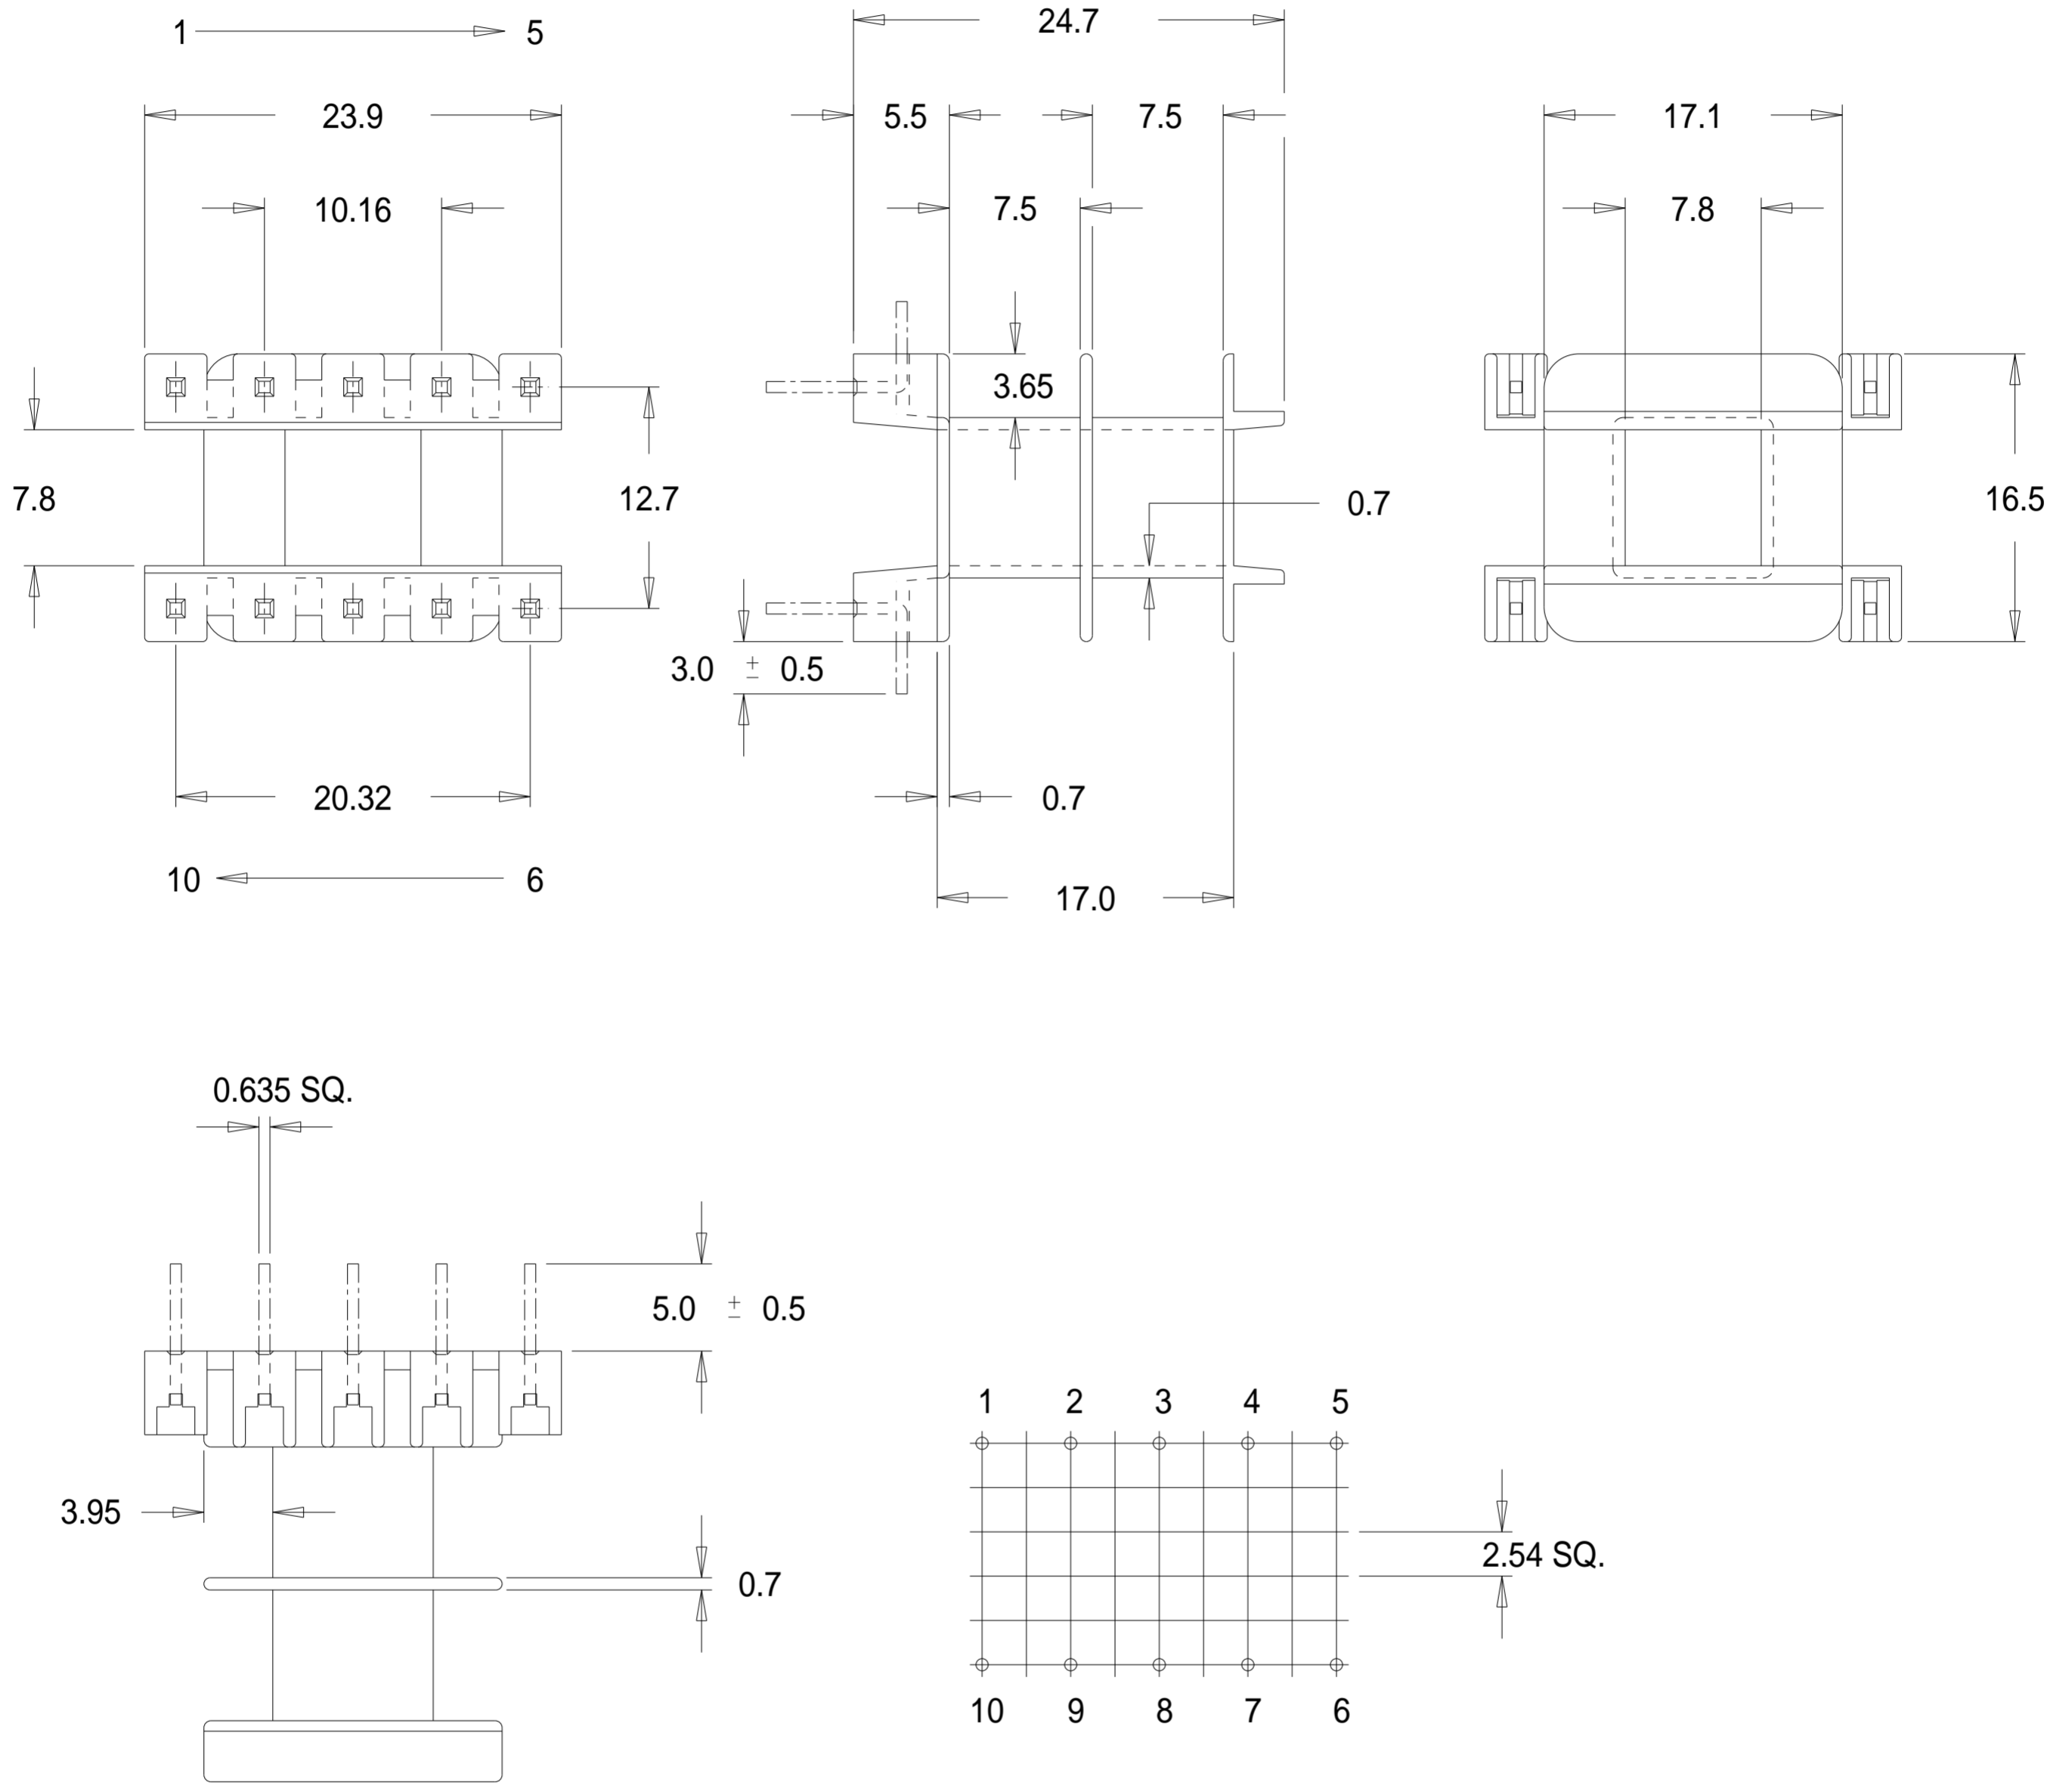

Part No. FE0107

EF 25/13/7 Vertical Double Section Bobbin

Dimensions in millimetres.